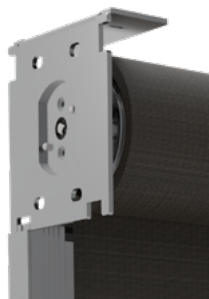

Zipscreen's head boxes are manufactured from high-quality aluminium featuring a modern, square profile. Take advantage of the versatile installation options offering either a full/semi-enclosed cassette or fascia configuration.

One action Ultra-Lock

Exclusive to Zipscreen, the patented Ultra-Lock is a hidden locking mechanism that integrates into the side channel of the system. The result? A secure and tensioned blind with an ultra-smooth taut fabric finish.

Hidden fabric retention

Concealed within the channels, z-LOCK™ securely fastens the fabric in position creating a strong, streamlined finish. With precision integration, the zip-guided system ensures zero gaps between the fabric and channel while ensuring an effortless operation.

Capacity

Veue options

Profiles

Zipscreen
Headbox

Zipscreen
Open Bracket

Zipscreen Extreme
Headbox

Zipscreen Extreme
Open Bracket

Colours