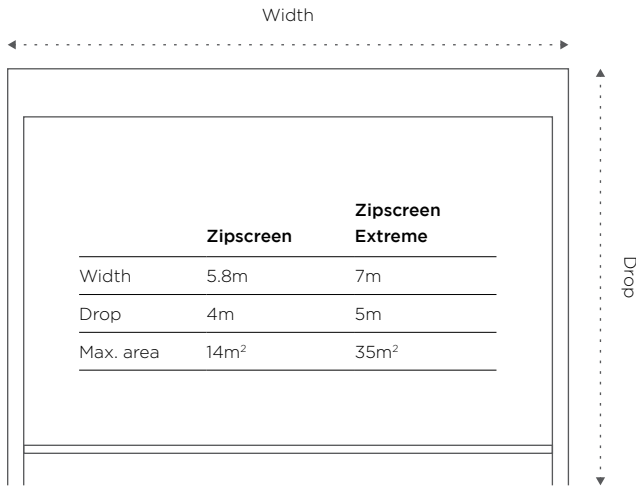

Zipscreen control options

“Hey Siri...
open my shades”

Manual

Control your Zipscreen manually, using either a cost-effective spring or crank solution. Simply open or close by hand using the weight bar or by winding the detachable crank handle.

Capacity

Veue options

Profiles

Zipscreen
Headbox

Zipscreen
Open Bracket

Zipscreen Extreme
Headbox

Zipscreen Extreme
Open Bracket

Colours