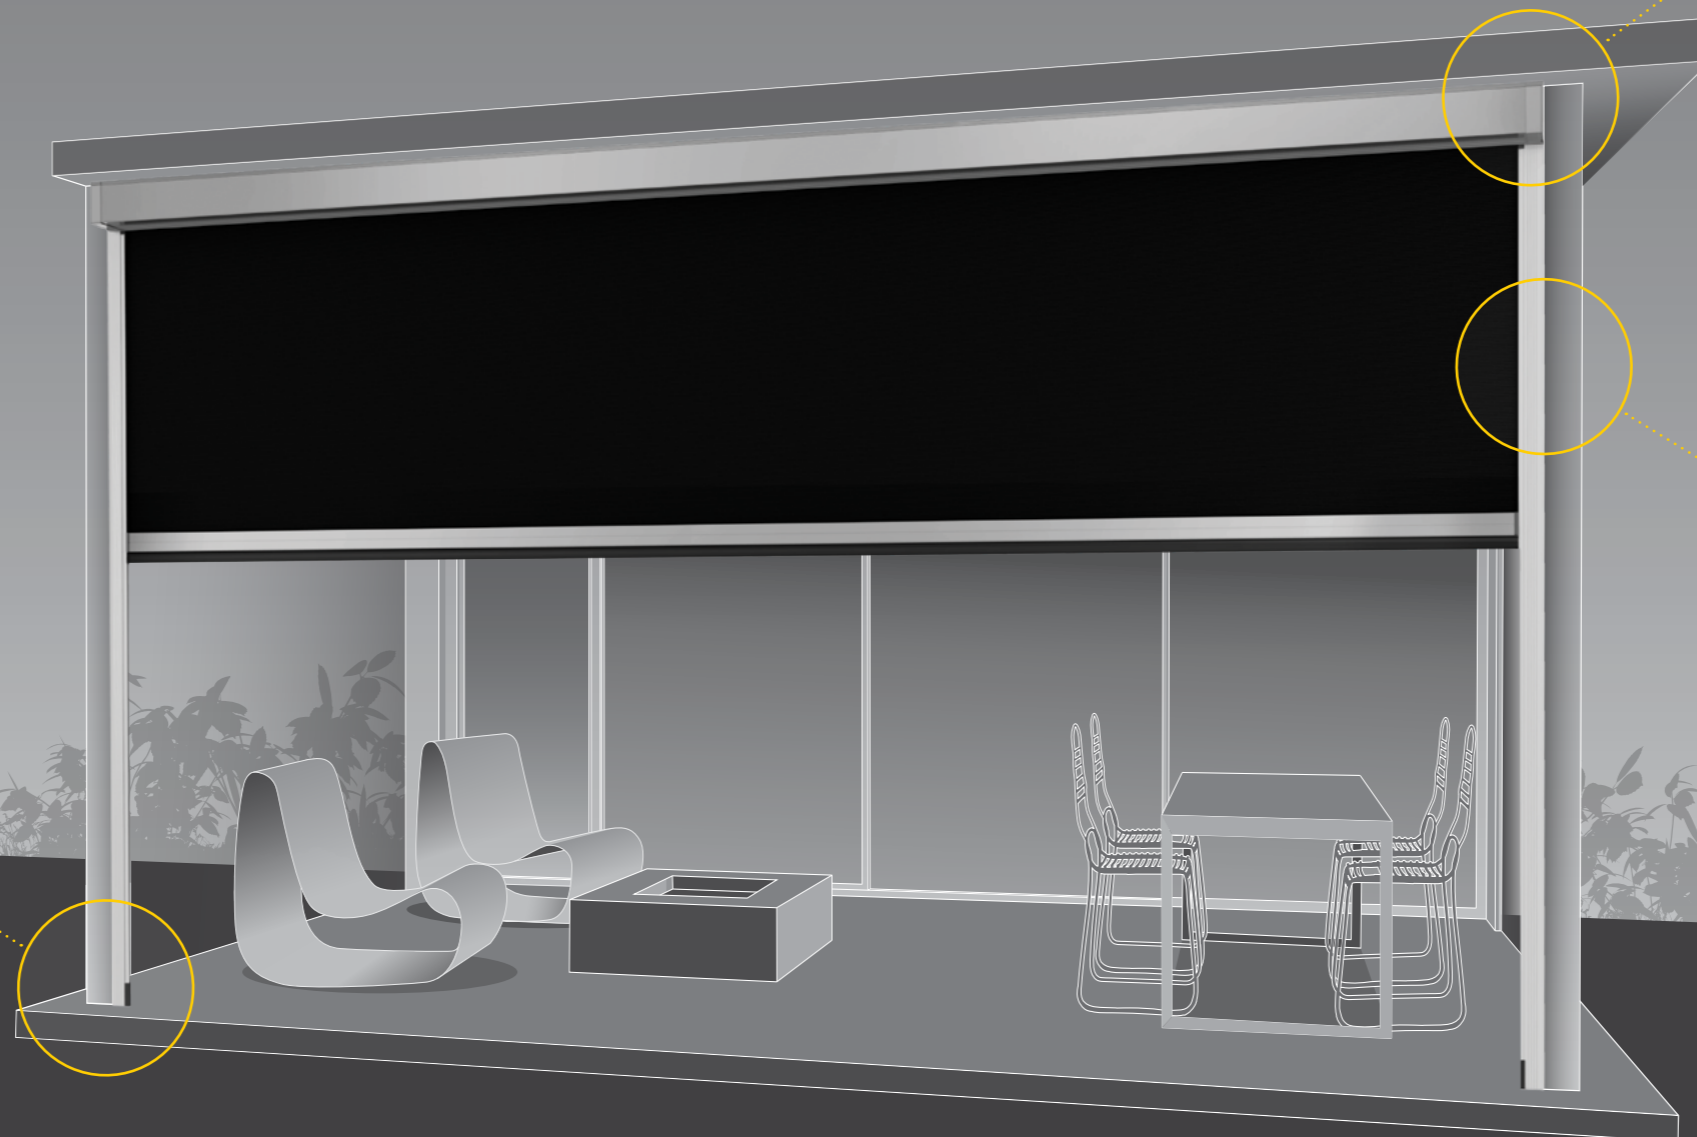

Your custom designed blinds can be made in widths up to 5.8 metres or an impressive 7 metres with Zipscreen Extreme, offering you an external solution to fit almost any area.

Customised headbox configuration

Zipscreen's head boxes are manufactured from high-quality aluminium featuring a modern, square profile. Take advantage of the versatile installation options offering either a full/semi-enclosed cassette or fascia configuration.

One action Ultra-Lock

Exclusive to Zipscreen, the patented Ultra-Lock is a hidden locking mechanism that integrates into the side channel of the system. The result? A secure and tensioned blind with an ultra-smooth taut fabric finish.

Hidden fabric retention

Concealed within the channels, z-LOCK™ securely fastens the fabric in position creating a strong, streamlined finish. With precision integration, the zip-guided system ensures zero gaps between the fabric and channel while ensuring an effortless operation.