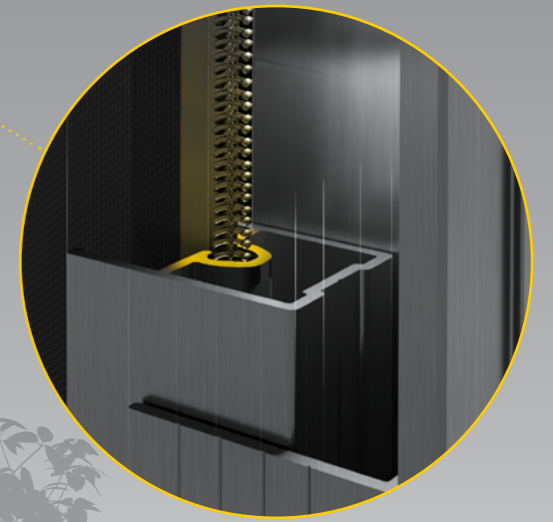

Your custom designed blinds can be made in widths up to 5.8 metres or an impressive 7 metres with Zipscreen Extreme, offering you an external solution to fit almost any area.

Customised headbox configuration

Zipscreen's head boxes are manufactured from high-quality aluminium featuring a modern, square profile. Take advantage of the versatile installation options offering either a full/semi-enclosed cassette or fascia configuration.

One action Ultra-Lock

Exclusive to Zipscreen, the patented Ultra-Lock is a hidden locking mechanism that integrates into the side channel of the system. The result? A secure and tensioned blind with an ultra-smooth taut fabric finish.

Hidden fabric retention

Concealed within the channels, z-LOCK™ securely fastens the fabric in position creating a strong, streamlined finish. With precision integration, the zip-guided system ensures zero gaps between the fabric and channel while ensuring an effortless operation.