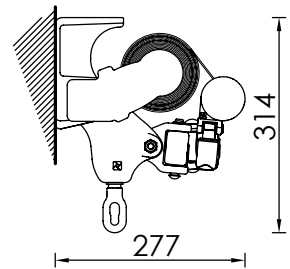

Colour Options

Black

White

Ivory

Grey

Colours are indicative only, please refer to actual material swatch for accuracy.

Technical details Australia R-Pitch Folding Arm Awning

Ceiling Installation

Wall Installation

Minimum width per projection	
Projection	Min. Width
160	191
210	241
260	291
310	341
360	391
410	431

* 2 refers to testing under European Standard EN 13561, (winds up to 39km/h). Which is also the Australian Standard for retractable awnings. Awnings must be mounted as per specified and awning always retracted in windy conditions.