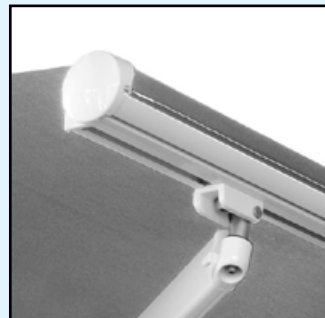

Technical details Australia R-Pitch Folding Arm Awning

Wall Installation

Minimum width per projection	
Projection	Min. Width
160	191
210	241
260	291
310	341
360	391
410	431

* 2 refers to testing under European Standard EN 13561, (winds up to 39km/h). Which is also the Australian Standard for retractable awnings. Awnings must be mounted as per specified and awning always retracted in windy conditions.

Proudly Distributed By