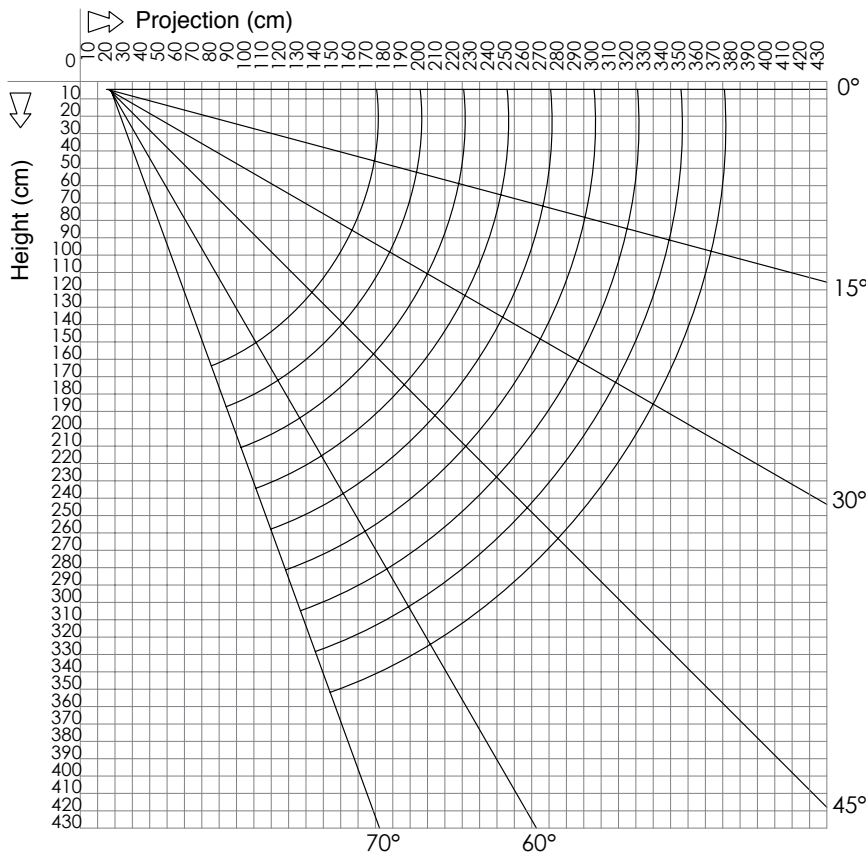

Colour Options

Black

White

Ivory

Grey

Colours are indicative only, please refer to actual material swatch for accuracy.

Technical details Australia R-Pitch Folding Arm Awning

Ceiling Installation

Wall Installation

Minimum width per projection	
Projection	Min. Width
160	191
210	241
260	291
310	341
360	391
410	431

* 2 refers to testing under European Standard EN 13561, (winds up to 39km/h). Which is also the Australian Standard for retractable awnings. Awnings must be mounted as per specified and awning always retracted in windy conditions.