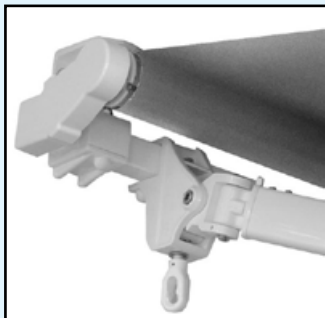

Technical details Australia R-Pitch Folding Arm Awning

Wall Installation

Minimum width per projection	
Projection	Min. Width
160	191
210	241
260	291
310	341
360	391
410	431

* 2 refers to testing under European Standard EN 13561, (winds up to 39km/h). Which is also the Australian Standard for retractable awnings. Awnings must be mounted as per specified and awning always retracted in windy conditions.

Proudly Distributed By