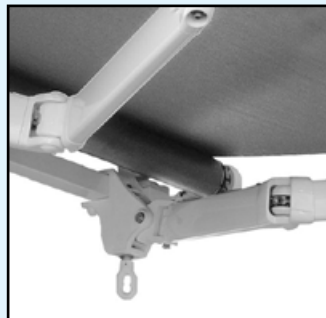

Technical details Australia R-Pitch Folding Arm Awning

Wall Installation

Minimum width per projection	
Projection	Min. Width
160	191
210	241
260	291
310	341
360	391
410	431

* 2 refers to testing under European Standard EN 13561, (winds up to 39km/h). Which is also the Australian Standard for retractable awnings. Awnings must be mounted as per specified and awning always retracted in windy conditions.

Proudly Distributed By