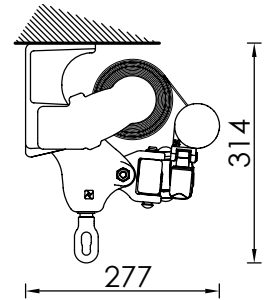

Colour Options

Black

White

Ivory

Grey

Colours are indicative only, please refer to actual material swatch for accuracy.

Technical details Australia R-Pitch Folding Arm Awning

Ceiling Installation

Wall Installation

Minimum width per projection	
Projection	Min. Width
160	191
210	241
260	291
310	341
360	391
410	431

* 2 refers to testing under European Standard EN 13561, (winds up to 39km/h). Which is also the Australian Standard for retractable awnings. Awnings must be mounted as per specified and awning always retracted in windy conditions.