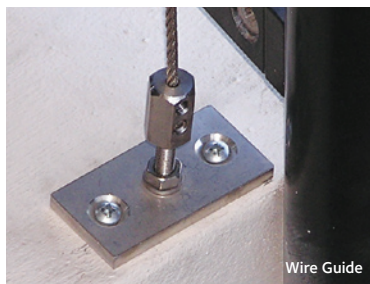

We have a wide range of fabrics and PVC materials to choose from.

Cord & Pulley

Multi-stop Guide

Crank Operated

Wire Guide

Features & Benefits

- **Your choice of guide:** We offer wire guided, cord & pulley and channel guided. Channel guide options include the spring operated multi-stop that can easily be locked into any position or the heavy-duty crank operation particularly suitable for large expanses.
- **Motorisation:** Motorisation is an option for wire guide and heavy-duty Straight Drop Awnings.
- **Durable fabrics:** Many of the fabrics we use are manufactured in Australia to suit local conditions. You can have confidence knowing that they will look great for many years.
- **Technically superior materials:** We make our Straight Drop Awnings from components that have been engineered to last in Australia's harsh conditions.
- **Choice of fabric:** Choose a sunscreen or PVC fabric to retain your view while still providing weather protection or choose from our huge variety of patterns, block coloured acrylic or canvas fabrics for privacy and maximum sun protection.